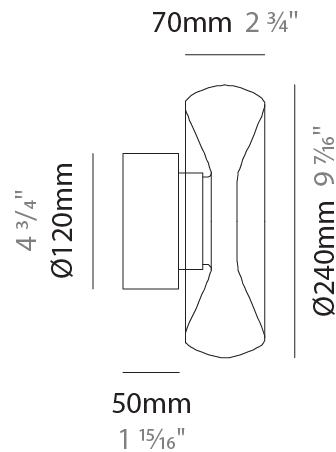

PROJECT
TYPE
SPECIFIER
QUANTITY
DATE

FOLD SURFACE

D143002-

base number   Color   Finish   Finish
Temperature   Options   Options

1. To build a product code in our configurator select the specify button on the base model # product page
2. To build a manual product code on this datasheet choose from the options listed below in blue font and add the suffix to the base model #

GENERAL

Series: Fold
Partner: Cangini & Tucci
Division: Design
Installation: Surface
Product Type: Wall Surface
Mounting Location: Wall

PHYSICAL

Shape: Abstract
Diameter (mm): 240
Diameter (in): 9 7/16
Height (mm): 240
Depth (mm): 120
Height (in): 9 7/16
Depth (in): 4 3/4
Weight (kg): 1.135
Weight (lbs): 2.50
Fixture Finish: [AMB / GRN / PNK / RUB / SKB / SMK / TOB / TRA](#)
Holder Finish: [CHR / BLK](#)
Fixture Material: [Glass / Metal](#)
Primary Material: [Glass - Borosilicate](#)
Cable Details: [1500mm Transparent Cable](#)
Upon Request: [Black Fabric Cable](#)

ELECTRICAL

Lamp Type: LED
Input Wattage (W): 14
Total Output Wattage (W): 11.7
Dimming: [Phase Dimming (120Vac Only)](#)
Driver Included: Yes
Driver Location: [Integrated](#)
Driver Type: [Constant Current - 120Vac](#)
Driver Class: [Class 2](#)
Input Voltage (V): [120 - 277](#)
Constant Current (MA): [350](#)
Upon Request: [0-10Vdc dimming / Non-dimming 120-277Vac](#)

LED

[Color Temperature (°K): 2700 / 3000](#)
Nominal Lumen (lm): 1615
CRI: [>95 CRI](#)

OPTICAL

RATINGS AND CERTIFICATIONS

Certified By: [Certified for North American Standards](#)
IP rating: [IP20](#)