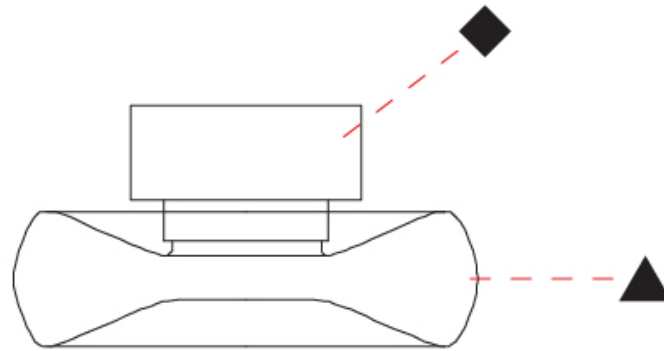

FOLD SURFACE

D142000-

PROJECT	_____
TYPE	_____
SPECIFIER	_____
QUANTITY	_____
DATE	_____