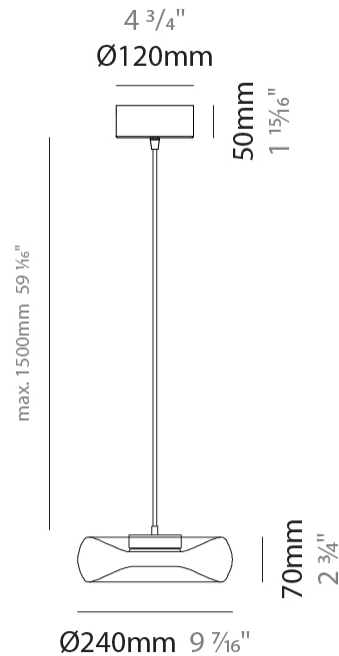

base number	Color	Finish	Finish
	Temperature	Options	Options

1. To build a product code in our configurator select the specify button on the base model # product page
2. To build a manual product code on this datasheet choose from the options listed below in blue font and add the suffix to the base model #

GENERAL

Series: Fold
Subseries: Fold Monopoint
Partner: Cangini & Tucci
Division: Design
Installation: Suspension
Product Type: Pendant
Mounting Location: Ceiling

PHYSICAL

Shape: Abstract
Diameter (mm): 240
Diameter (in): 9 7/16
Height (mm): 70
Height (in): 2 3/4
Max. Overall Height (mm): 1570
Max. Overall Height (in): 61 13/16
Weight (kg): 1.235
Weight (lbs): 2.72
Fixture Finish: AMB / GRN / PNK / RUB / SKB / SMK / TOB / TRA
Holder Finish: CHR / BLK
Fixture Material: Glass / Metal
Primary Material: Glass - Borosilicate
Cable Details: 1500mm Transparent Cable
Upon Request: Black Fabric Cable

ELECTRICAL

Lamp Type: LED
Input Wattage (W): 20
Total Output Wattage (W): 17
Dimming: Phase Dimming (120Vac Only)
Driver Included: Yes
Driver Location: Integrated
Driver Type: Constant Current - 120Vac
Driver Class: Class 2
Input Voltage (V): 120 - 277
Constant Current (MA): 500
Upon Request: 0-10Vdc dimming / Non-dimming 120-277Vac

LED

Color Temperature (°K): 2700 / 3000
Nominal Lumen (lm): 2370
CRI: >95 CRI

OPTICAL

RATINGS AND CERTIFICATIONS

Certified By: Certified for North American Standards
IP rating: IP20